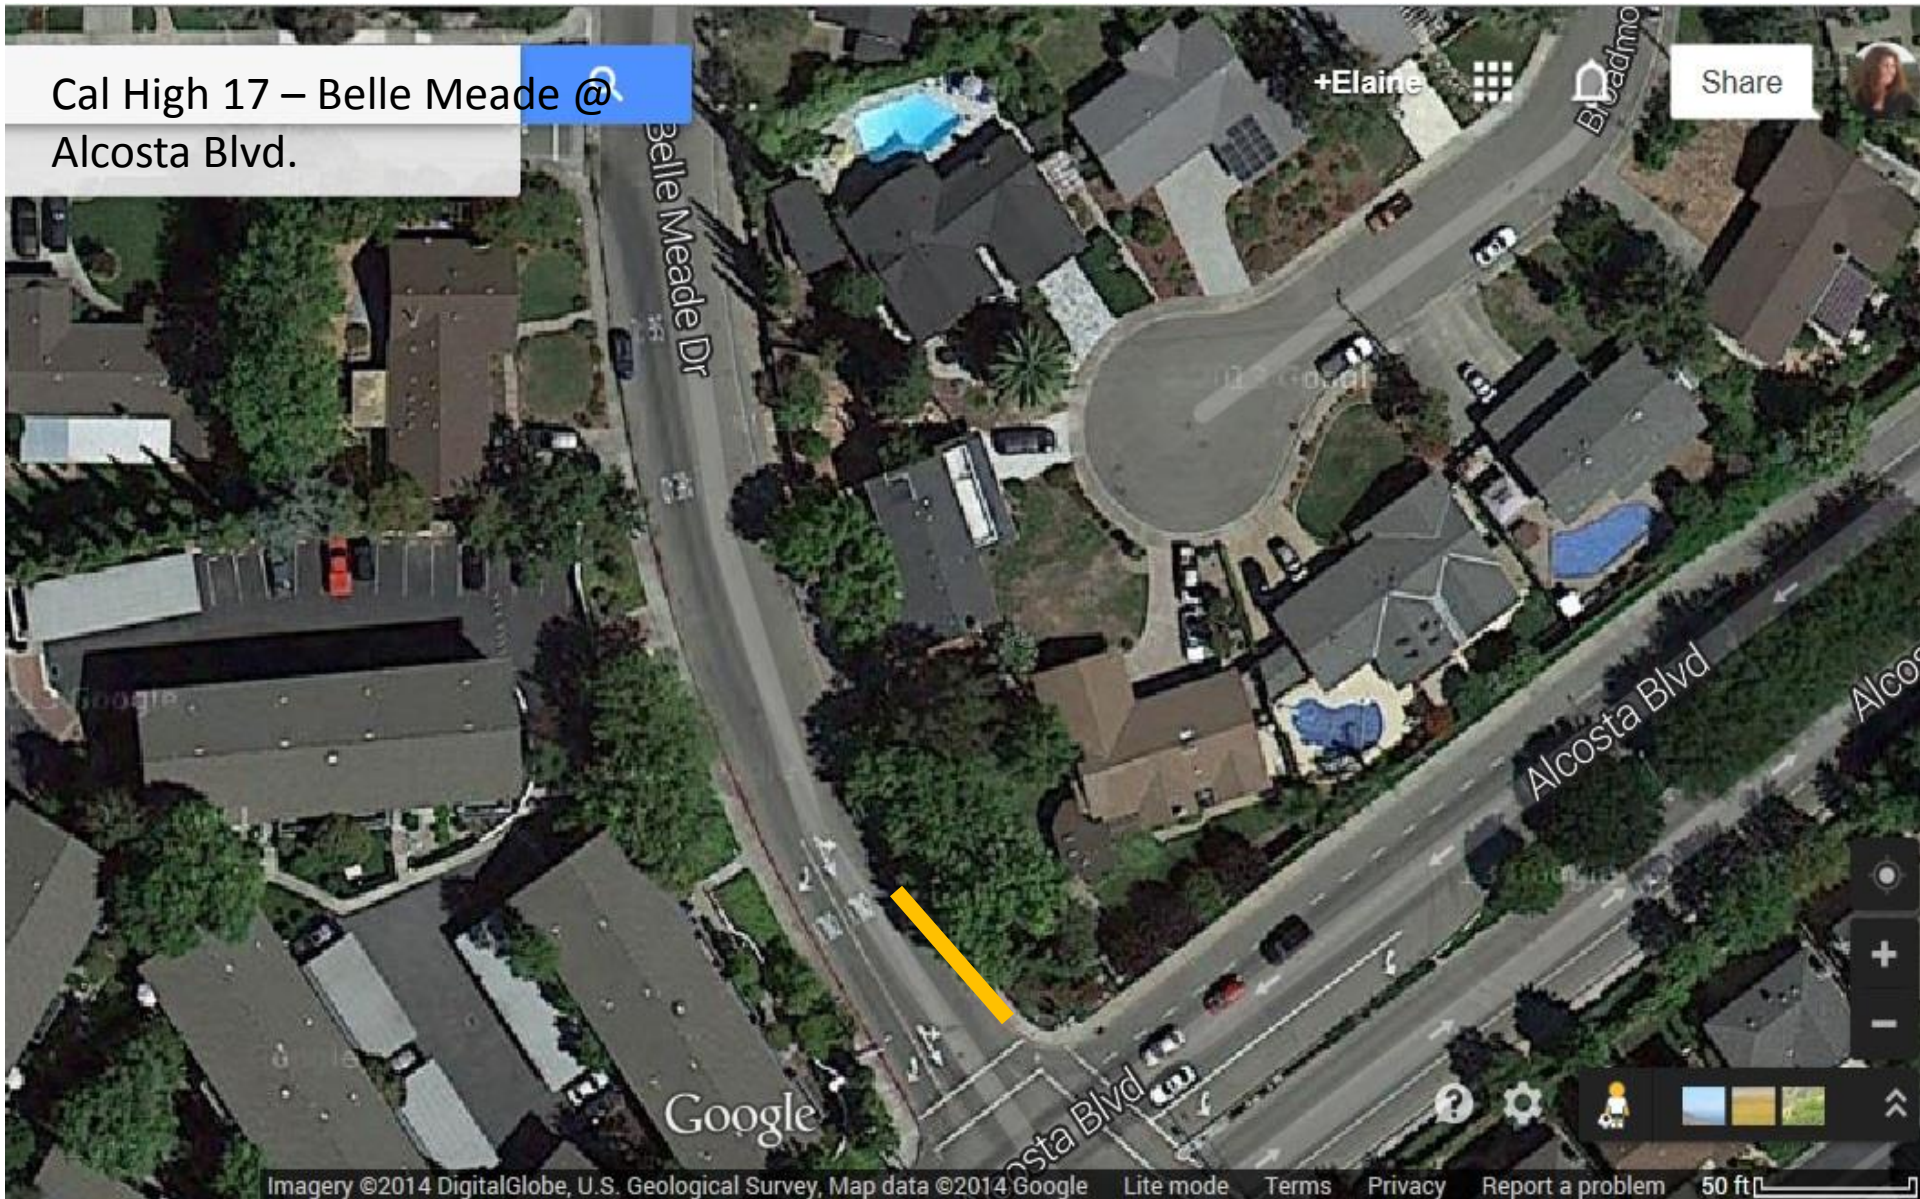

Cal High 17 – Belle Meade @  
Alcosta Blvd.

————— Loading/ Unloading Bus Zone for AM and PM