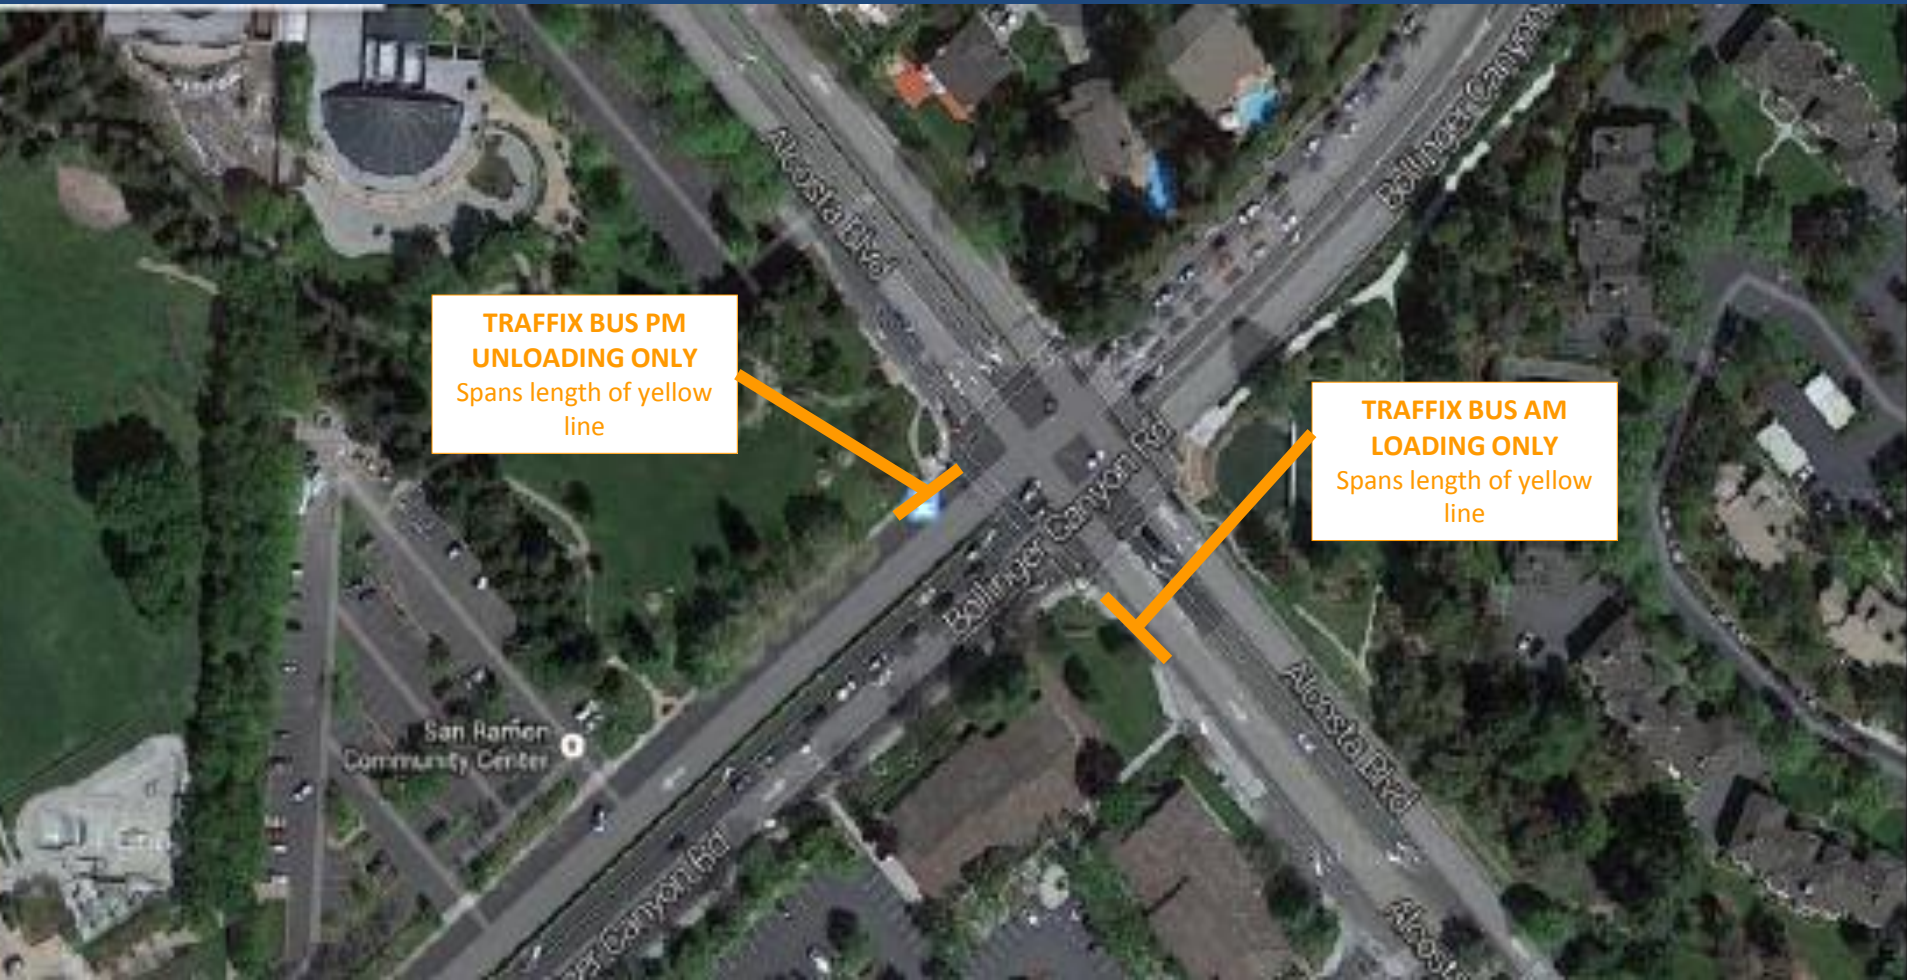

CAL HIGH – CA17 CENTRAL PARK

**TRAFFIX BUS PM
UNLOADING ONLY**
Spans length of yellow
line

**TRAFFIX BUS AM
LOADING ONLY**
Spans length of yellow
line

Note: Both Locations are Existing County Connection Bus Stops